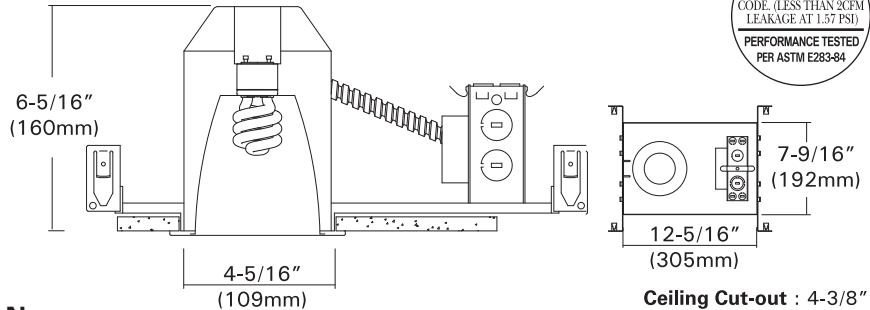

ICF-104A-GU24

4"IC/AIR TIGHT Recessed Housing For 13W GU24 Base Compact Fluorescent

T24
2005

Catalog #

Type

Project

Date

Prepared by

FLUORESCENT

Ceiling Cut-out : 4-3/8"
Lamp, Max, Watt. : 13W

DESCRIPTION & APPLICATION

The ICF-104A-GU24 is designed for insulated ceilings and can be in direct contact with insulation material. The AIR-TIGHT housing design prevents airflow through the ceiling, helping save on heating and cooling costs. The ICF-104A-GU24 offers a wide choice of trim types including reflector, lensed and wall wash trims.

DESIGN FEATURES

• Housing

- Single wall aluminum housing.
- 6-5/16" height allows use in 2" x 8" joist construction.
- Housing adjusts for ceilings up to 1-1/4" thick.
- AIR-TIGHT installation gasket included in J-box.