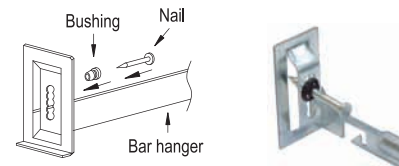

• Lamp

- Self Ballasted with GU24 Base
- Compact Fluorescent lamps.
- Generic 13W lamp designations.

* Listing

- cCSA-us certificated.

• Just-A-Nail

Adjustable nail hanger bar for easy alignment.

JUST-A-NAIL